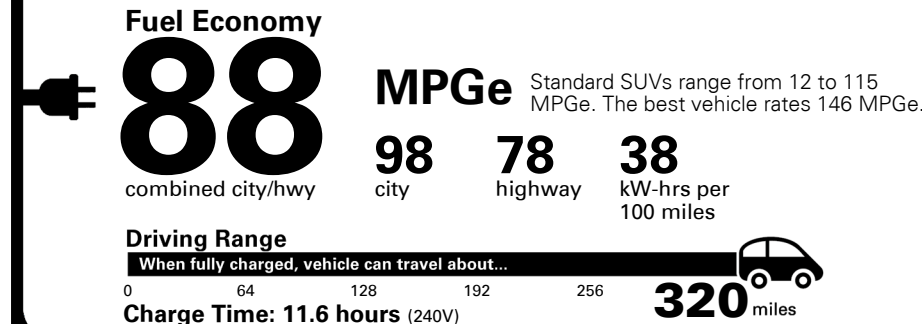

Fuel Economy and Environment

You save \$3,750
in fuel costs over 5 years compared to the average new vehicle.

Annual fuel cost \$950

Fuel Economy & Greenhouse Gas Rating (tailpipe only)

Smog Rating (tailpipe only)