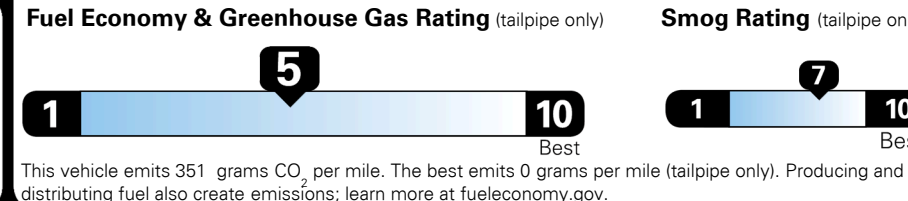

Manufacturer's Suggested Retail Price: **$30,000.00**

ADDED FEATURES:

- *SERENITY WHITE PEARL(W6H) Paint $450.00
- *Convenience Package: $2,250.00
  - 19-inch Alloy Wheels
  - H-Tex(TM) Trimmed Seats
  - Power Sunroof
  - 10.25-inch Digital Instrument Cluster
  - Auto Dimming Rearview Mirror
  - Leather-wrapped Steering Wheel
  - Leather-wrapped Shift Knob
  - Dual Automatic Temperature Control
  - Ultrasonic Rear Occupant Alert
  - *Carpeted Floor Mats $210.00
  - *Reversible Cargo Tray $120.00
  - *Tow Hitch $450.00

Inland Freight & Handling : $1,335.00
Total Price : $34,815.00

2022 Insurance Institute for Highway Safety
TOP SAFETY PICK+

EPA DOT Fuel Economy and Environment

Gasoline Vehicle

Fuel Economy

25 MPG
combined city/hwy

23 MPG
city

28 MPG
highway

4.0 gallons per 100 miles

Small SUVs range from 14 to 123 MPG. The best vehicle rates 132 MPGe.

You spend $750
more in fuel costs over 5 years compared to the average new vehicle.

Annual fuel cost $1,750

Actual results will vary for many reasons, including driving conditions and how you drive and maintain your vehicle. The average new vehicle gets 28 MPG and costs $8,000 to fuel over 5 years. Cost estimates are based on 15,000 miles per year at $ 2.95 per gallon. MPGe is miles per gasoline gallon equivalent. Vehicle emissions are a significant cause of climate change and smog.

fueleconomy.gov

Calculate personalized estimates and compare vehicles

Manufacturer's suggested retail price includes manufacturer's recommended pre-delivery service. Gasoline license and title fees state and local taxes and dealer installed options and accessories are not included in the manufacturer's suggested retail price. This label has been affixed to this vehicle by Hyundai Motor America, pursuant to the requirements of 15 U.S.C. 1231 et seq. which prohibits its removal or alteration prior to delivery to the ultimate purchaser.

PARTS CONTENT INFORMATION FOR VEHICLE IN THIS CARLINE:
U.S./CANADIAN PARTS CONTENT: 50 %
MAJOR SOURCES OF FOREIGN PARTS CONTENT: KOREA: 35 %

Note: Parts content does not include final assembly, distribution, or other non-parts costs.

FOR THIS VEHICLE:
FINAL ASSEMBLY POINT: MONTGOMERY, ALABAMA, U.S.A.
COUNTRY OF ORIGIN:
ENGINE: U.S.A.
TRANSMISSION: U.S.A.

173   A   1

VIN: 5NMJFCAEXPH289557